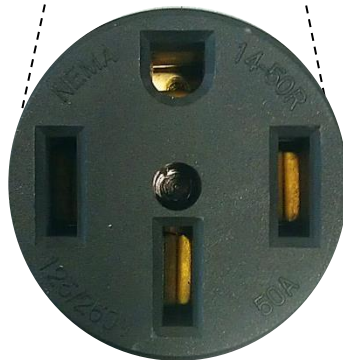

2018 PPIHC Pit Pedestals with Outlets Available

30 AMP Range Receptacle

50 AMP Range Receptacle

120 Volt Range Receptacle

*Please note: No international adapters will be provided by PPIHC.