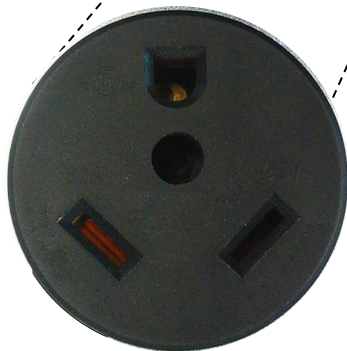

2018 PPIHC Pit Pedestals with Outlets Available

30 AMP Range Receptacle

50 AMP Range Receptacle

120 Volt Range Receptacle

*Please note: No international adapters will be provided by PPIHC.