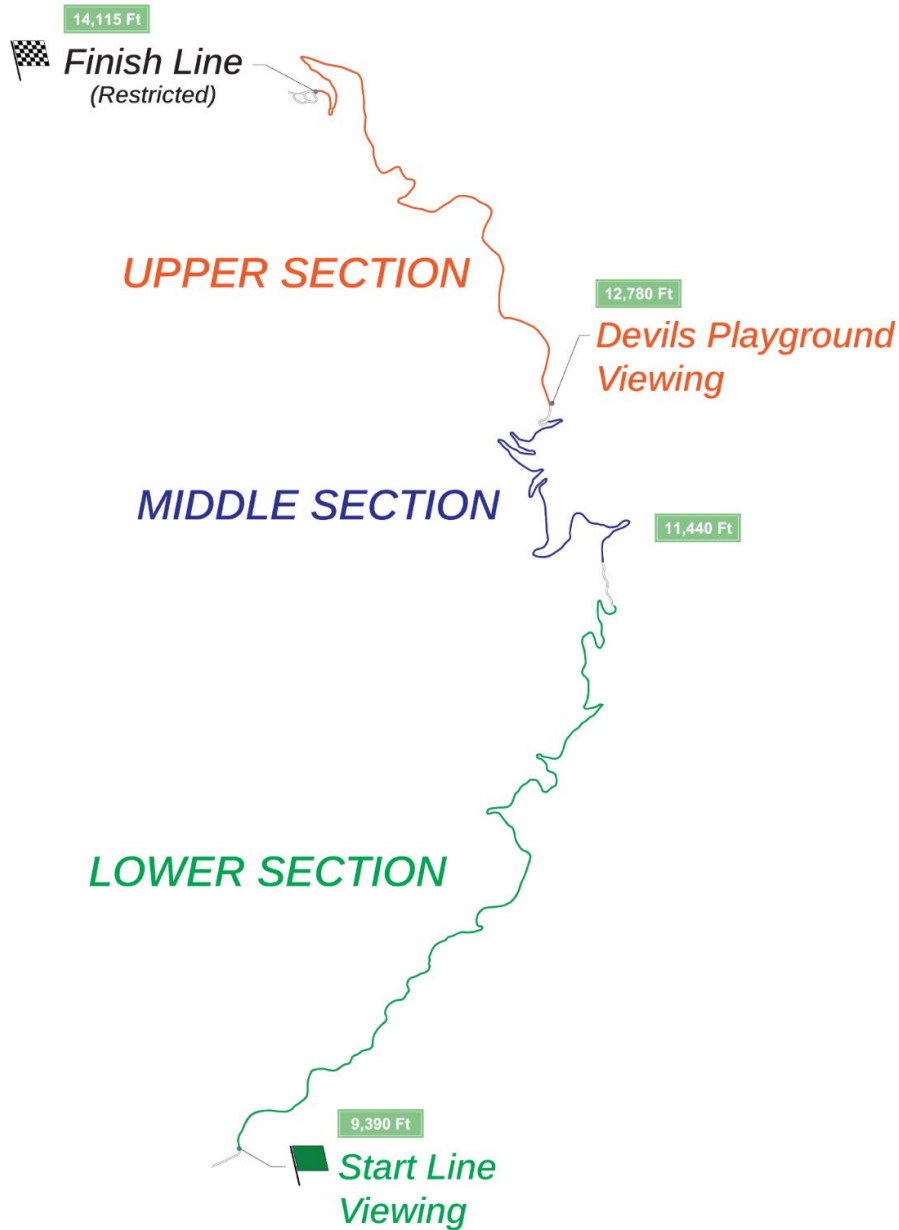

Waiver:

All spectators must sign the waiver and release of liability form before attending PPIHC Practice and Qualifying.

<https://usac.speedwaiver.com/acxxk>